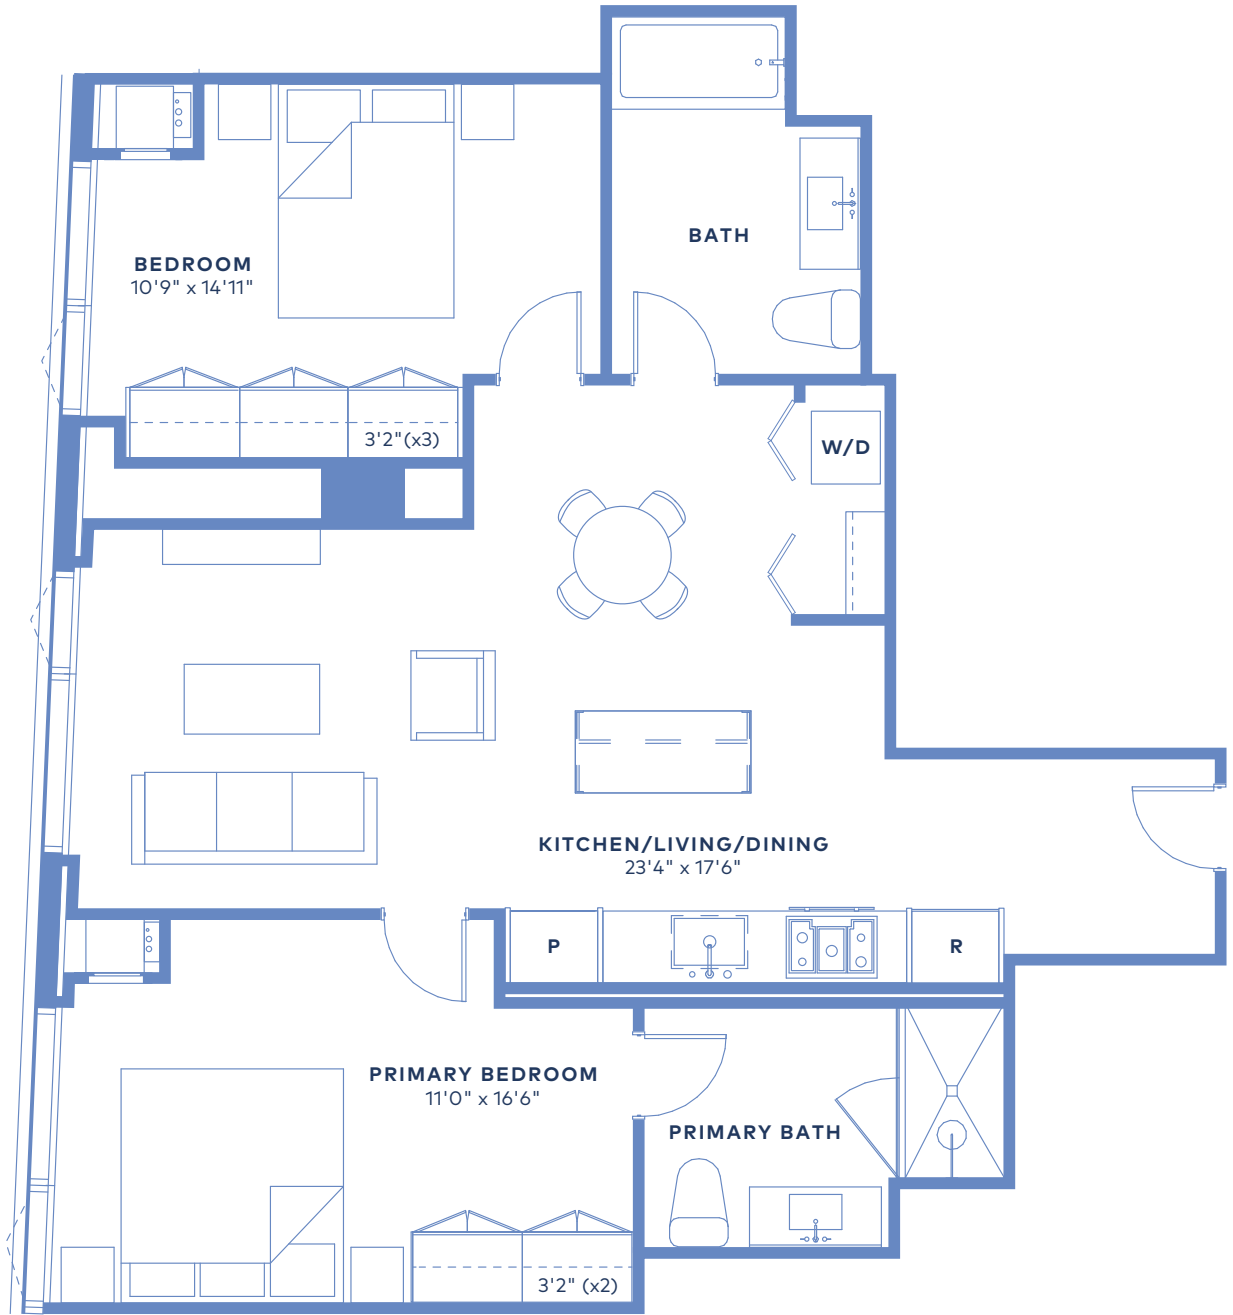

920 N WELLS

B16

2 Beds | 2 Baths

Total Indoor 1,039 SF

Total Outdoor 0 SF

1716-1916

312.319.9200
Leasing@920NorthWells.com

Elevations and floor plans are artist's renderings and are shown for illustration purposes only. All square footage is approximate.